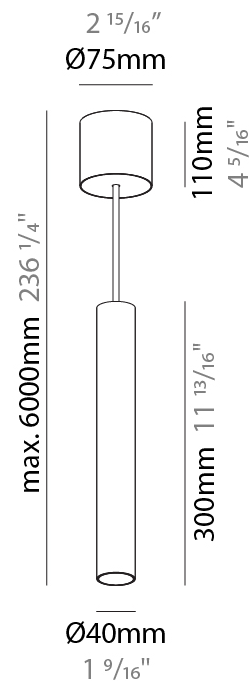

GENERAL

Series: Hangover
Subseries: Hangover Monopoint Surface Canopy
Brand: Prolicht
Division: Architectural
Mounting Type: Suspension
Mounting Location: Ceiling
Subcategory: Pendant

PHYSICAL

Shape: Cylinder
Diameter (mm): 40
Diameter (in): 1 9/16
Height (mm): 300
Height (in): 11 13/16
Max. Overall Height (mm): 2300
Max. Overall Height (in): 90 9/16
Light Distribution: Downlight
Diffuser: Shine Ring 0-6
Fixture Finish: SSR / BKV / CWI / CRY / HAB / LAG / UFT / ITA / RUA / RUR / MIC / FTG / MYG / TWT / LOD / PUS / FRO / FUP / KIA / POP / BLS / SPG / MEY / GOH / GUM / CHC / COM / ABZ / JAG / OBR / MOS / ROR
Fixture Material: Aluminum
Cable Details: 2000mm / 6000mmm Cable in White / Black / Orange / Red

ELECTRICAL

Lamp Type: LED (Zhaga Standard)
Input Wattage (W): 10.9
Total Output Wattage (W): 9
Dimming: Non-Dimmable
Driver Included: Yes
Driver Location: Integrated
Driver Type: Constant Current
Driver Class: Class 2
Input Voltage (V): 120
Constant Current (MA): 500
Upon Request: Remote: 0-10Vdc dimming / Phase dimming 120Vac

LED

Number of LEDs: 1
Color Temperature (°K): 2700 / 3000 / 4000
Max. Delivered Lumen (lm): 842
CRI: >90 CRI
Efficiency (%): 86
Lamp Life (hrs): 50000
Upon Request: ***3500K available in minimum quantities (larger quantities upon request)

OPTICAL

Reflector°: 40 / 50

RATINGS AND CERTIFICATIONS

Certified By: Certified for North American Standards
IP rating: IP20